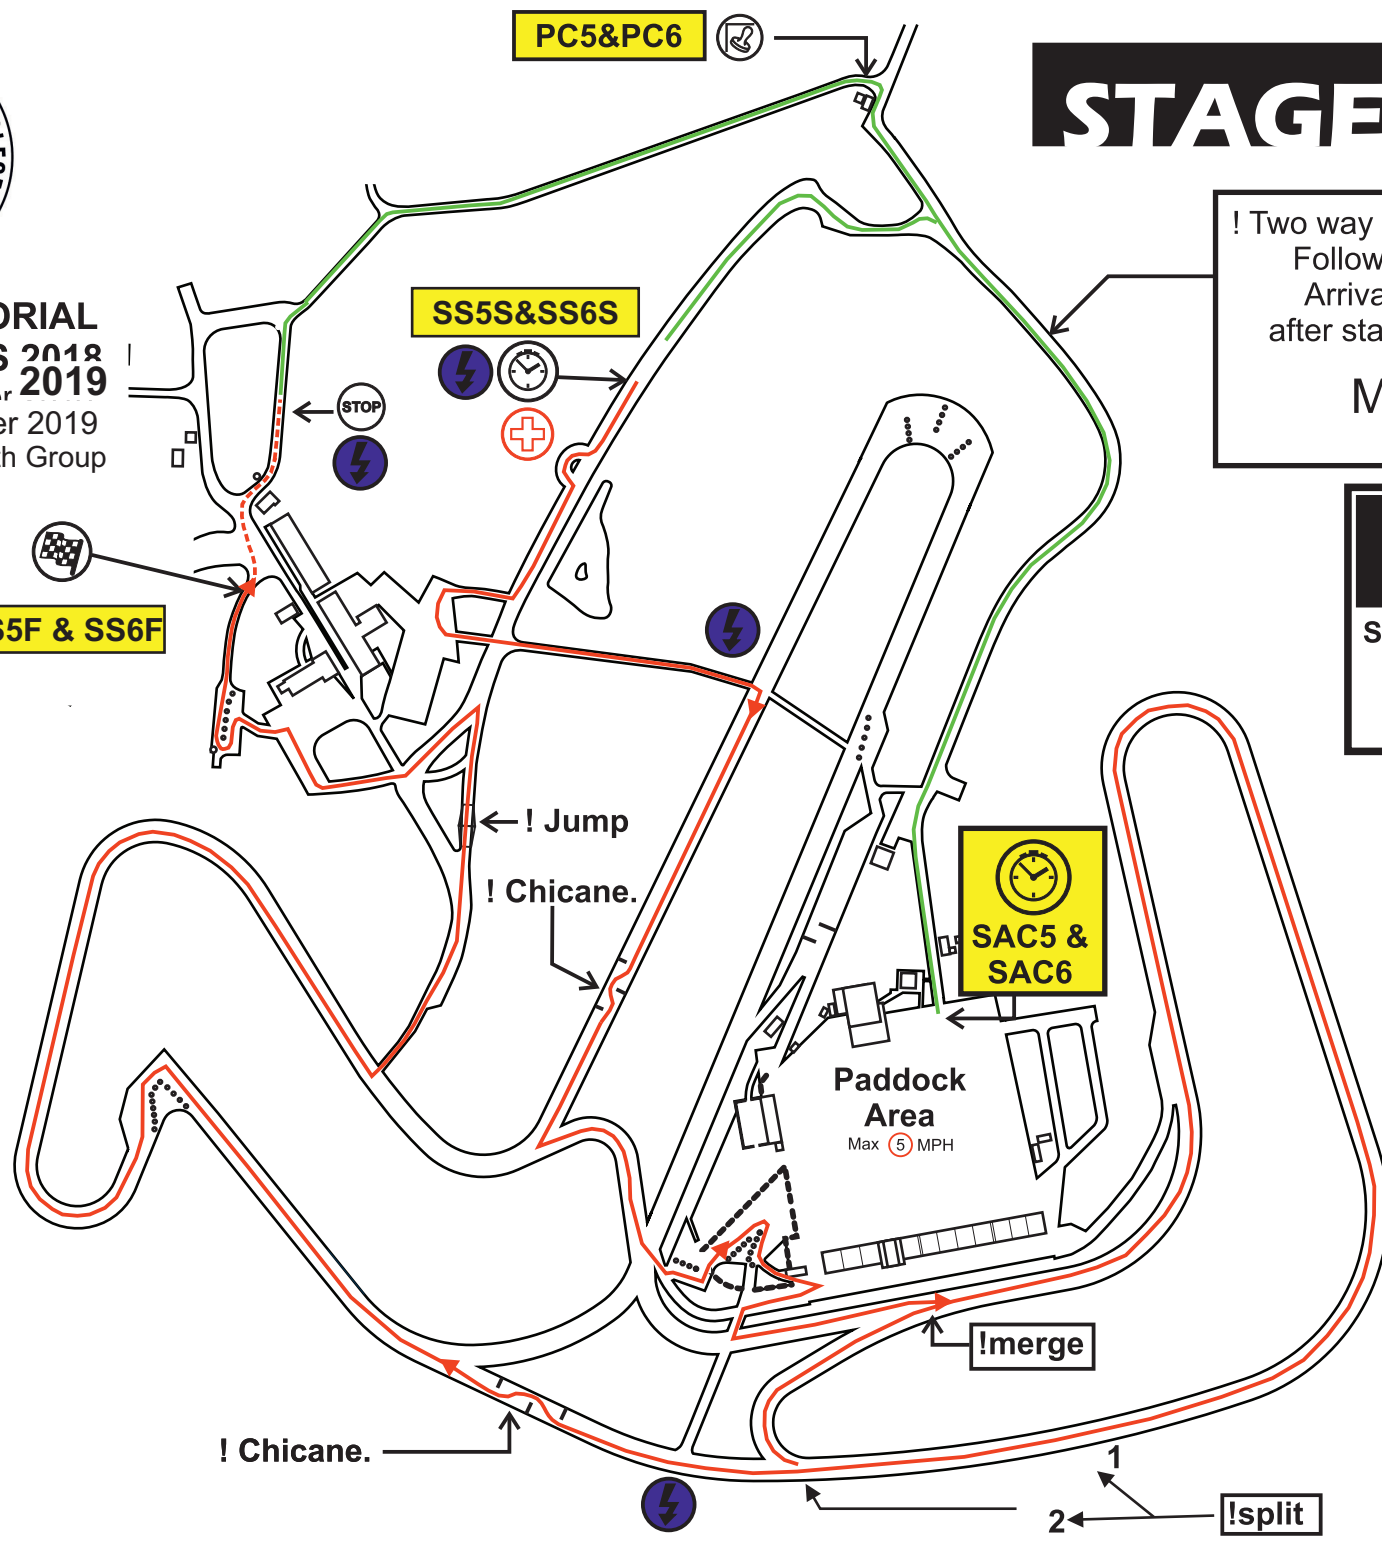

STAGE 1 and 2

! Two way rally traffic and Spectators!
Follow green line from service Area to Stage Arrival Control and from PC after stage back to service area.

Max **10** MPH

STAGE MILEAGE = 3.3miles
Bogey = 2:36
Maximum = 12:00

THE GLYN MEMORIAL TROPHY STAGES 2019

23rd - 24th November 2019
Sponsored by Pentraeth Group

SAC3 & SAC4

SS3F & SS4F

SS3S&SS4S

PC3 & PC4

STAGE 3 and 4

! Two way rally traffic and Spectators!
Follow green line from service Area to Stage Arrival Control and from PC after stage back to service area.

THE GLYN MEMORIAL TROPHY STAGES 2018 & 2019
24th - 25th November 2018
23rd - 24th November 2019
Sponsored by Pentraeth Group

STAGE 5 and 6

! Two way rally traffic and Spectators!
Follow green line from Stage Arrival to Start and from PC after stage back to service area.
Max 10 MPH

THE GLYN MEMORIAL TROPHY STAGES 2019

23rd - 24th November 2019
Sponsored by Pentraeth Group

STAGE 7 and 8

! Two way rally traffic and Spectators!
Follow green line from Stage
Arrival to Start and from PC
after stage back to service area.