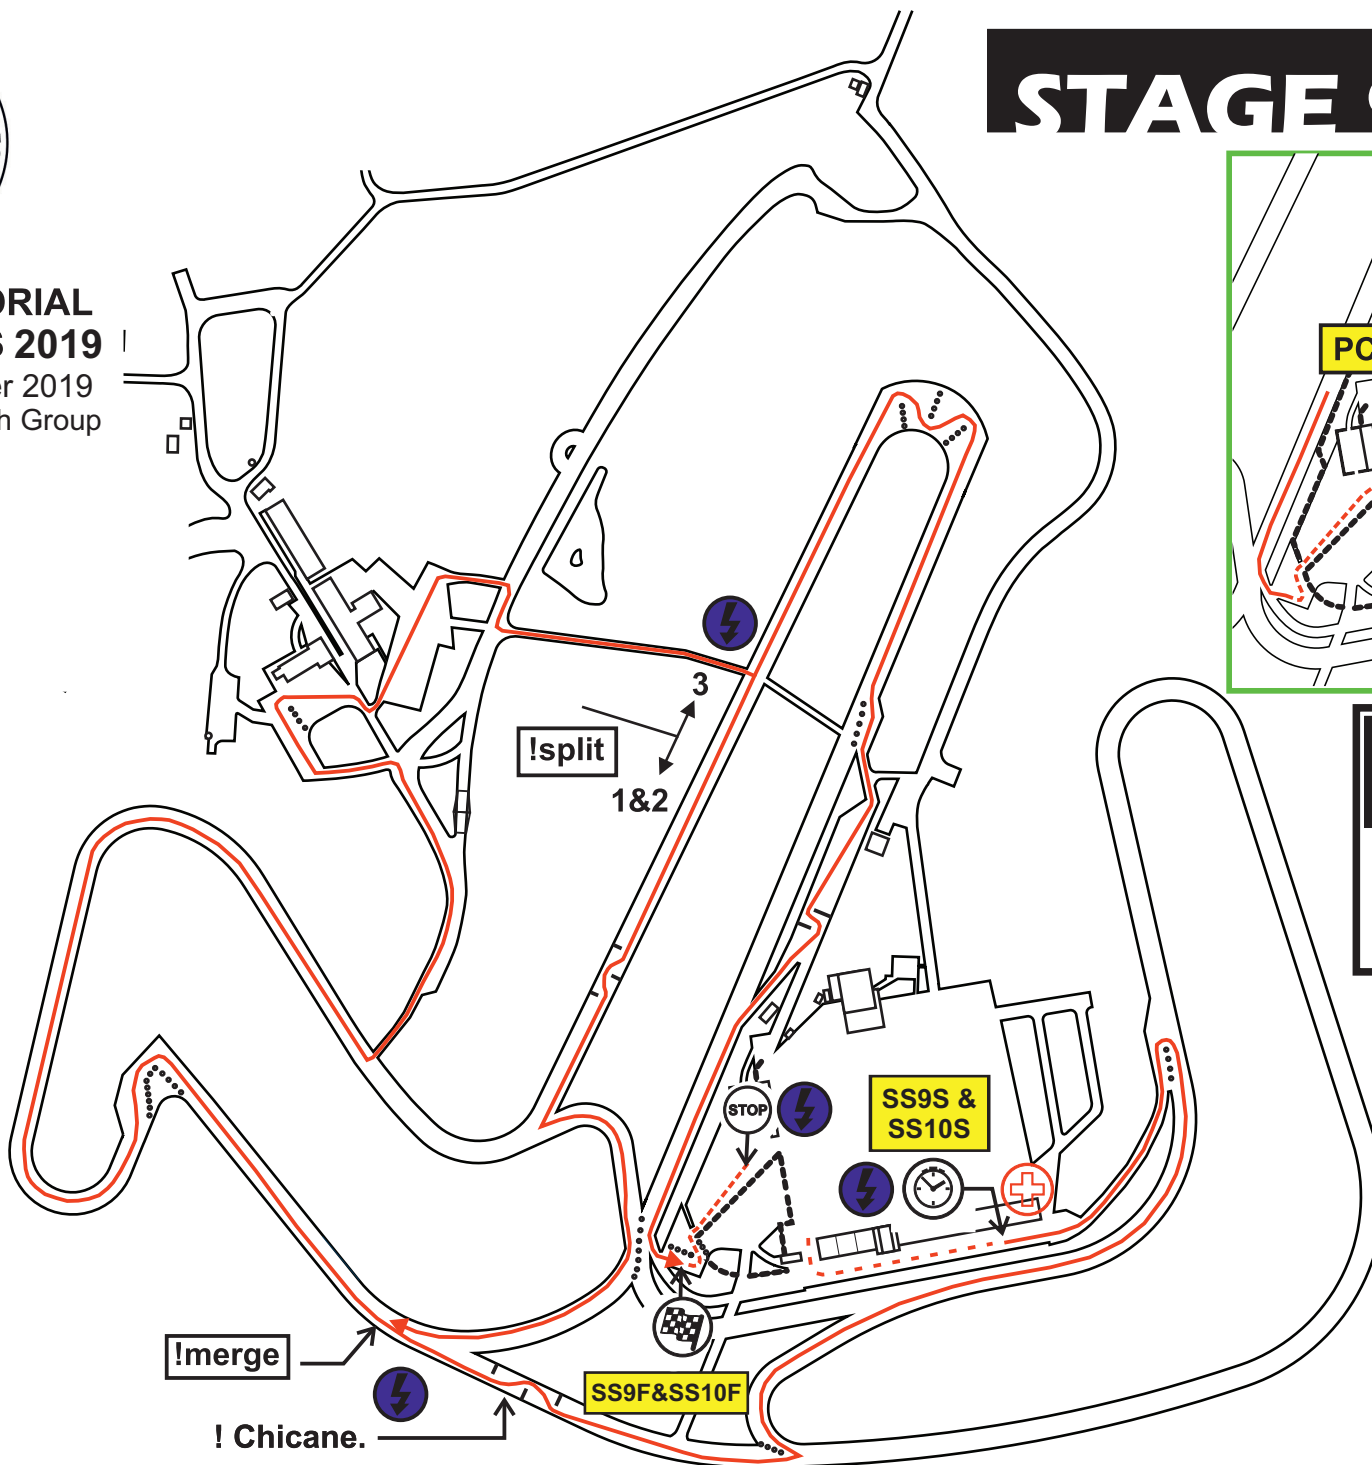

THE GLYN MEMORIAL TROPHY STAGES 2018 & 2019
24th - 25th November 2018
23rd - 24th November 2019
Sponsored by Pentraeth Group

STAGE 5 and 6

! Two way rally traffic and Spectators!
Follow green line from Stage Arrival to Start and from PC after stage back to service area.
Max 10 MPH

THE GLYN MEMORIAL TROPHY STAGES 2019

23rd - 24th November 2019
Sponsored by Pentraeth Group

STAGE 7 and 8

! Two way rally traffic and Spectators!
Follow green line from Stage
Arrival to Start and from PC
after stage back to service area.

Max **10** MPH

i
STAGE MILEAGE = 3.3miles
Bogey = 2:36
Maximum = 12:00

! Chicane.

!merge

!split

THE GLYN MEMORIAL TROPHY STAGES 2019

23rd - 24th November 2019
Sponsored by Pentraeth Group

STAGE 9 and 10

i
STAGE MILEAGE = 2.7miles
Bogey = 2:12
Maximum = 12:00

THE GLYN MEMORIAL TROPHY STAGES 2019

23rd - 24th November 2019
Sponsored by Pentraeth Group

STAGE 11 and 12

i
STAGE MILEAGE = 4.2 miles
Bogey = 3:24
Maximum = 12:00