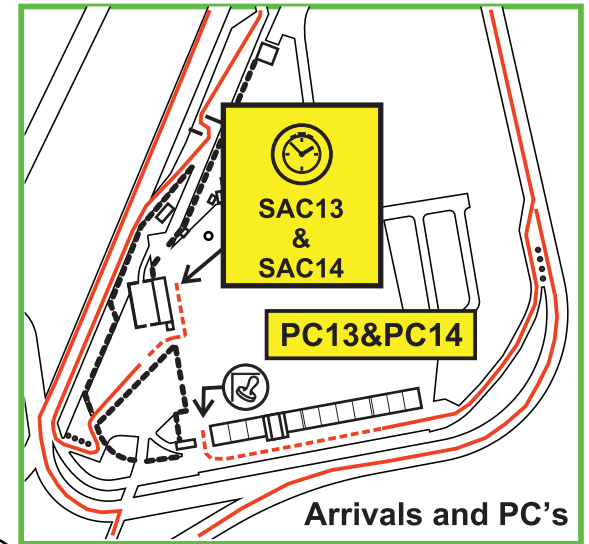

i
STAGE MILEAGE = 2.7miles
Bogey = 2:12
Maximum = 12:00

THE GLYN MEMORIAL TROPHY STAGES 2019

23rd - 24th November 2019
Sponsored by Pentraeth Group

STAGE 11 and 12

i
STAGE MILEAGE = 4.2 miles
Bogey = 3:24
Maximum = 12:00

THE GLYN MEMORIAL TROPHY STAGES 2019

23rd - 24th November 2019
Sponsored by Pentraeth Group

STAGE 13 and 14

i
STAGE MILEAGE = 4.8miles
Bogey = 3:48
Maximum = 12:00

i
!PLEASE NOTE!
SMALL CHICANE ON
APPROACH TO
FLYING FINISH.