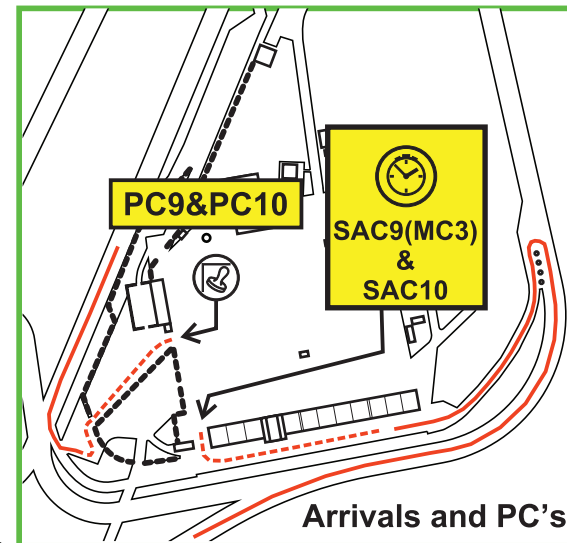

Max **10** MPH

i
STAGE MILEAGE = 3.3miles
Bogey = 2:36
Maximum = 12:00

! Chicane.

!merge

!split

THE GLYN MEMORIAL TROPHY STAGES 2019

23rd - 24th November 2019
Sponsored by Pentraeth Group

STAGE 9 and 10