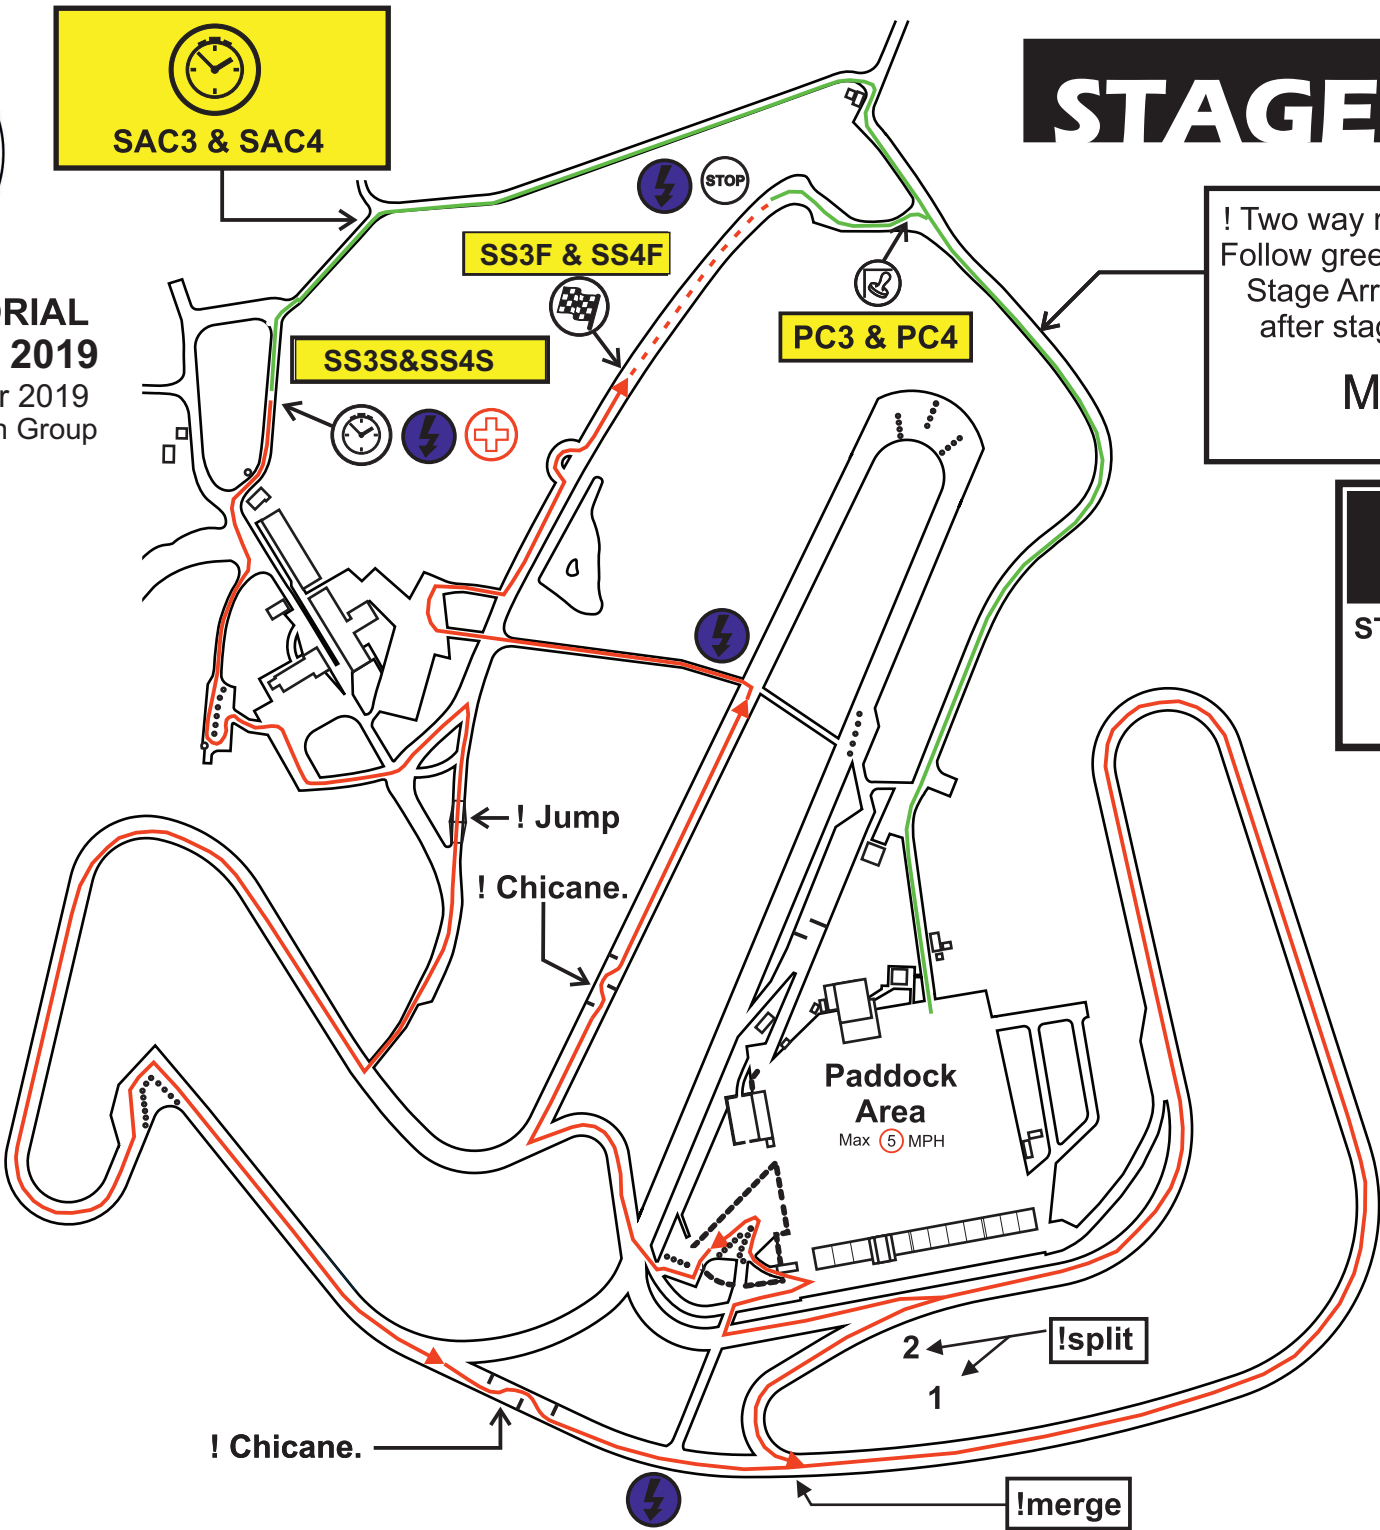

Paddock Area
Max **5** MPH

! Chicane.

! Jump
! Chicane.

!split

!merge