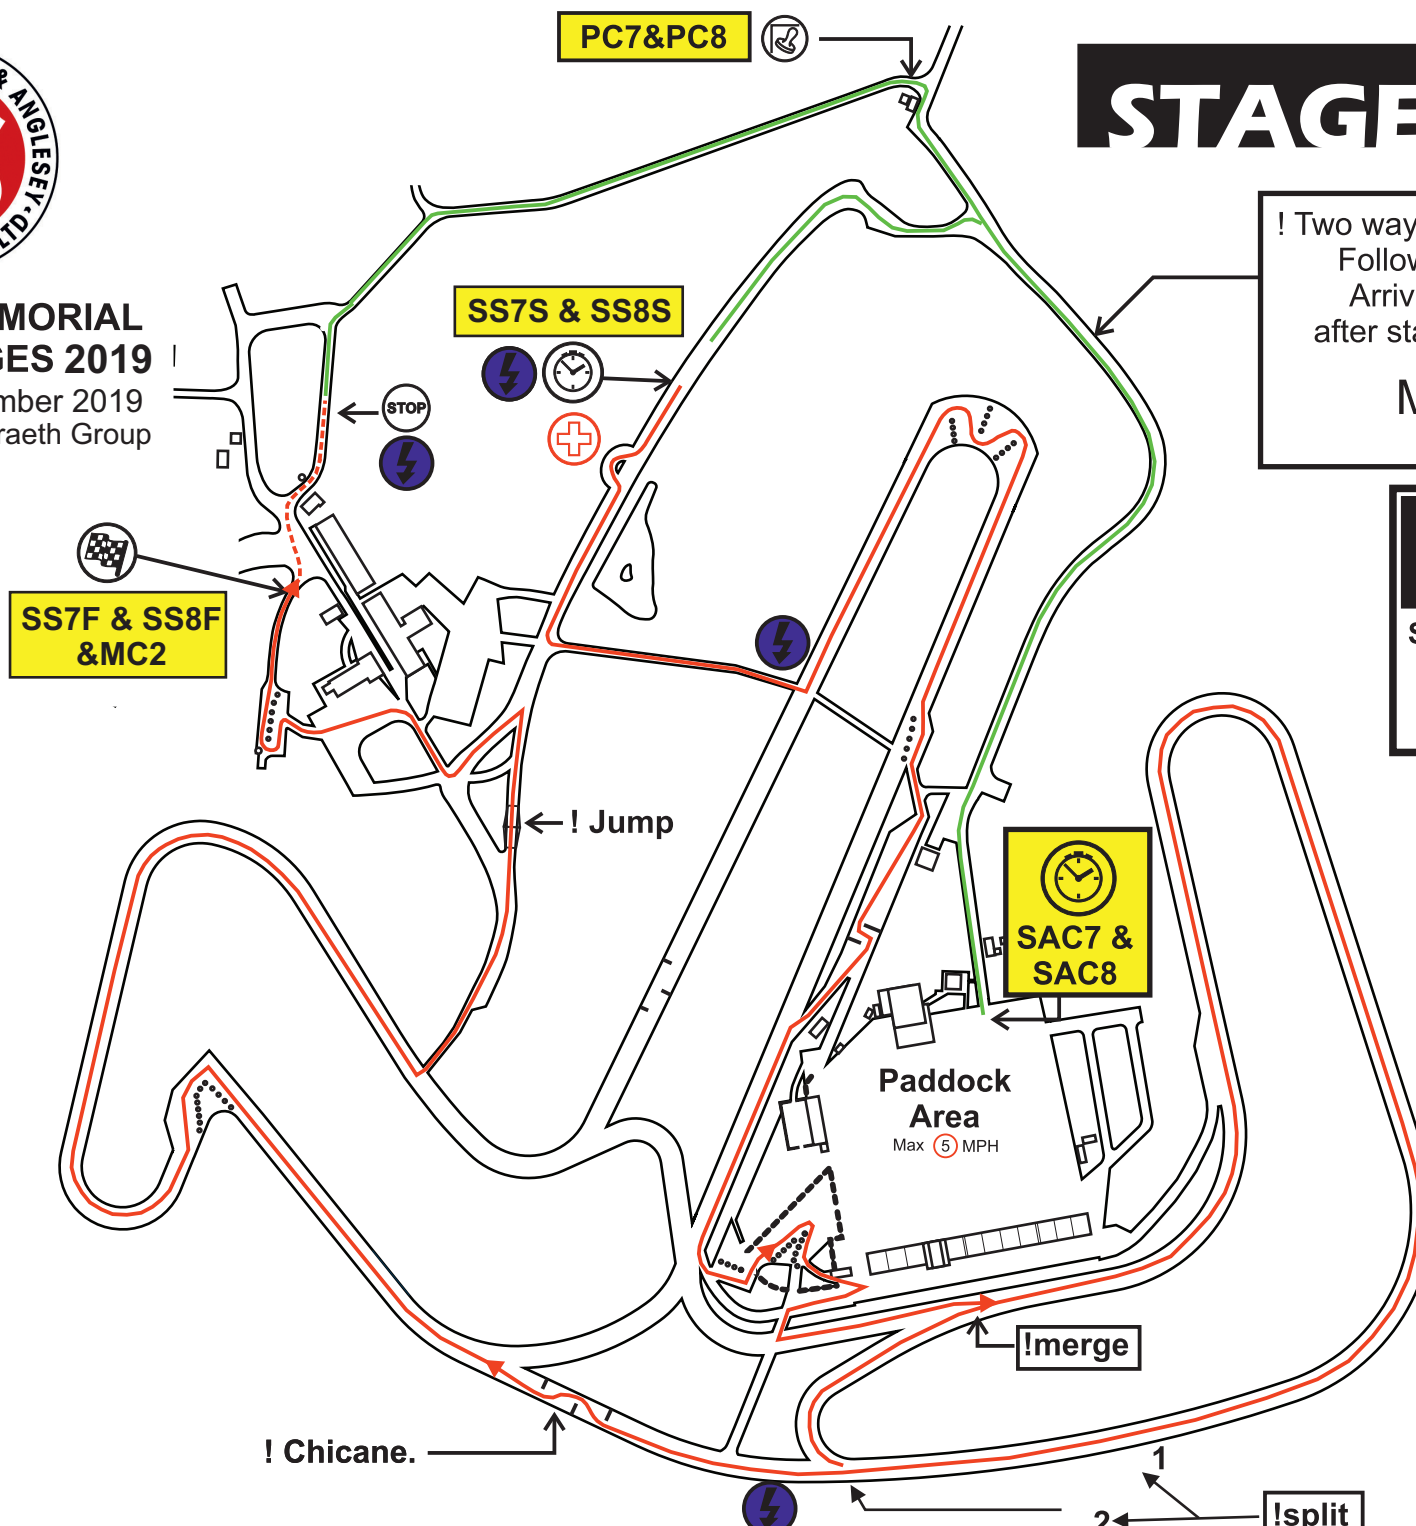

THE GLYN MEMORIAL TROPHY STAGES 2019

23rd - 24th November 2019
Sponsored by Pentraeth Group

SAC3 & SAC4

SS3F & SS4F

SS3S&SS4S

PC3 & PC4

STAGE 3 and 4

! Two way rally traffic and Spectators!
Follow green line from service Area to Stage Arrival Control and from PC after stage back to service area.

THE GLYN MEMORIAL TROPHY STAGES 2018 & 2019
24th - 25th November 2018
23rd - 24th November 2019
Sponsored by Pentraeth Group

STAGE 5 and 6

! Two way rally traffic and Spectators!
Follow green line from Stage Arrival to Start and from PC after stage back to service area.
Max 10 MPH

i
STAGE MILEAGE = 3.1 miles
Bogey = 2:30
Maximum = 12:00

! Chicane.

! Jump

! Chicane.

Paddock Area
Max 5 MPH

SAC5 & SAC6

!merge

!split

THE GLYN MEMORIAL TROPHY STAGES 2019

23rd - 24th November 2019
Sponsored by Pentraeth Group

STAGE 7 and 8

! Two way rally traffic and Spectators!
Follow green line from Stage
Arrival to Start and from PC
after stage back to service area.