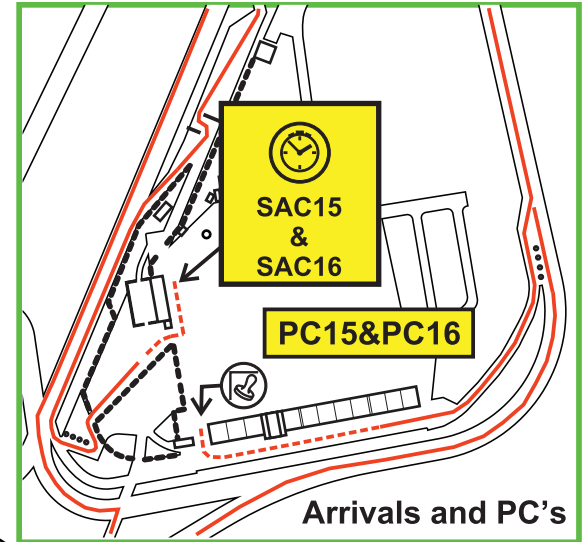

STAGE 15 and 16

i
STAGE MILEAGE = 3.2miles
Bogey = 2:36
Maximum = 12:00

i
**!PLEASE NOTE!
SMALL CHICANE ON
APPROACH TO
FLYING FINISH.**
**STOP LINE IN
PITLANE**