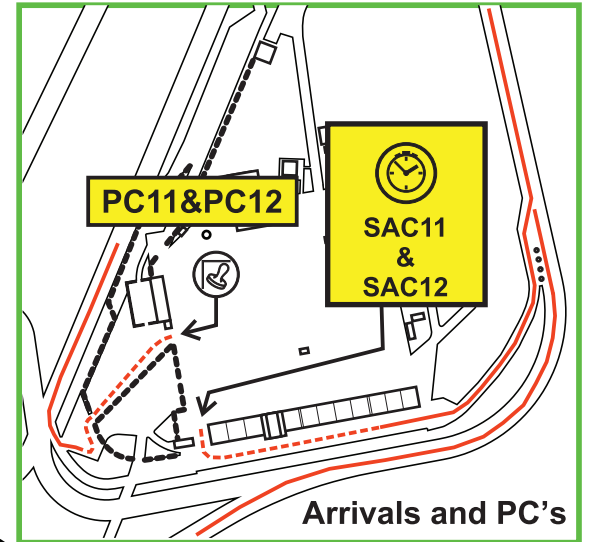

i
STAGE MILEAGE = 2.7miles
Bogey = 2:12
Maximum = 12:00

THE GLYN MEMORIAL TROPHY STAGES 2019

23rd - 24th November 2019
Sponsored by Pentraeth Group

STAGE 11 and 12

i
STAGE MILEAGE = 4.2 miles
Bogey = 3:24
Maximum = 12:00