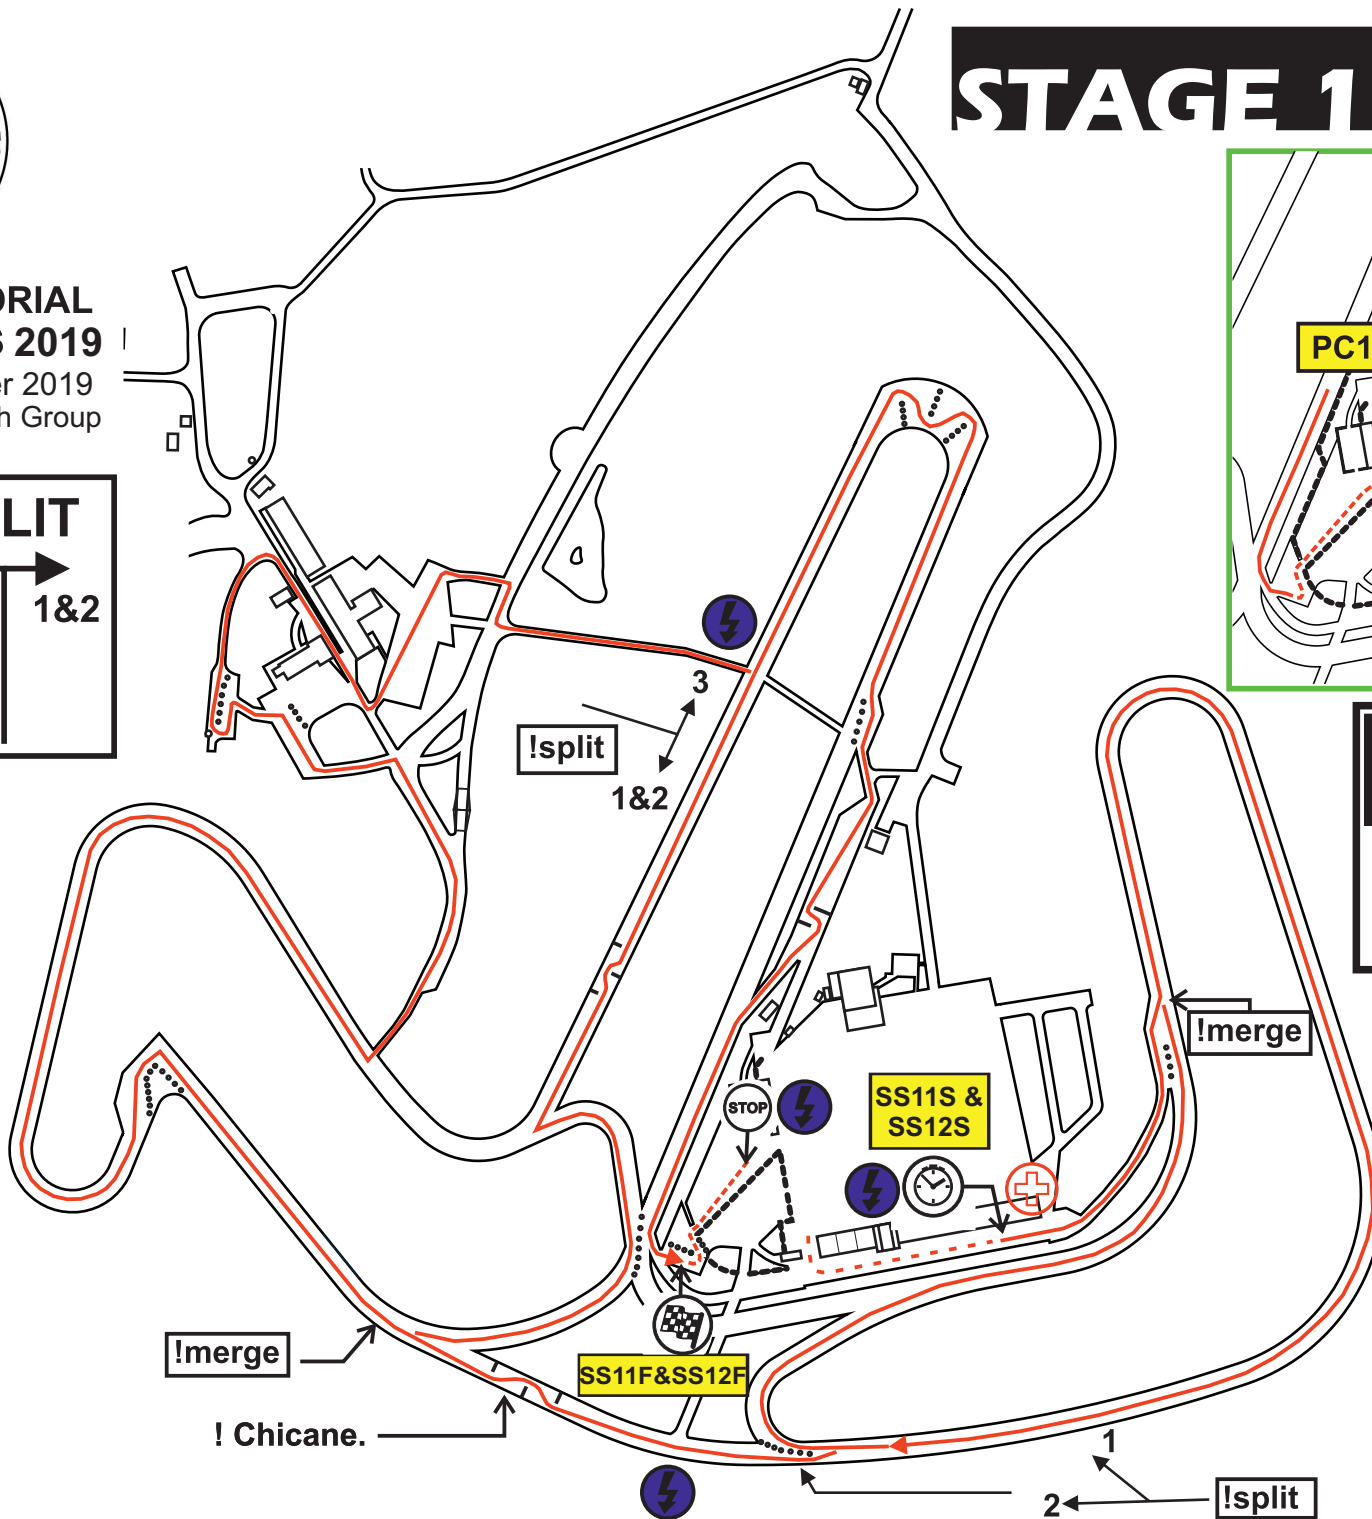

THE GLYN MEMORIAL TROPHY STAGES 2018 & 2019
24th - 25th November 2018
23rd - 24th November 2019
Sponsored by Pentraeth Group

STAGE 5 and 6

! Two way rally traffic and Spectators!
Follow green line from Stage Arrival to Start and from PC after stage back to service area.
Max 10 MPH

THE GLYN MEMORIAL TROPHY STAGES 2019

23rd - 24th November 2019
Sponsored by Pentraeth Group

STAGE 7 and 8

! Two way rally traffic and Spectators!
Follow green line from Stage
Arrival to Start and from PC
after stage back to service area.

i
STAGE MILEAGE = 2.7miles
Bogey = 2:12
Maximum = 12:00

THE GLYN MEMORIAL TROPHY STAGES 2019

23rd - 24th November 2019
Sponsored by Pentraeth Group

STAGE 11 and 12

i
STAGE MILEAGE = 4.2 miles
Bogey = 3:24
Maximum = 12:00

THE GLYN MEMORIAL TROPHY STAGES 2019

23rd - 24th November 2019
Sponsored by Pentraeth Group

STAGE 13 and 14

i
STAGE MILEAGE = 4.8miles
Bogey = 3:48
Maximum = 12:00

i
!PLEASE NOTE!
SMALL CHICANE ON
APPROACH TO
FLYING FINISH.