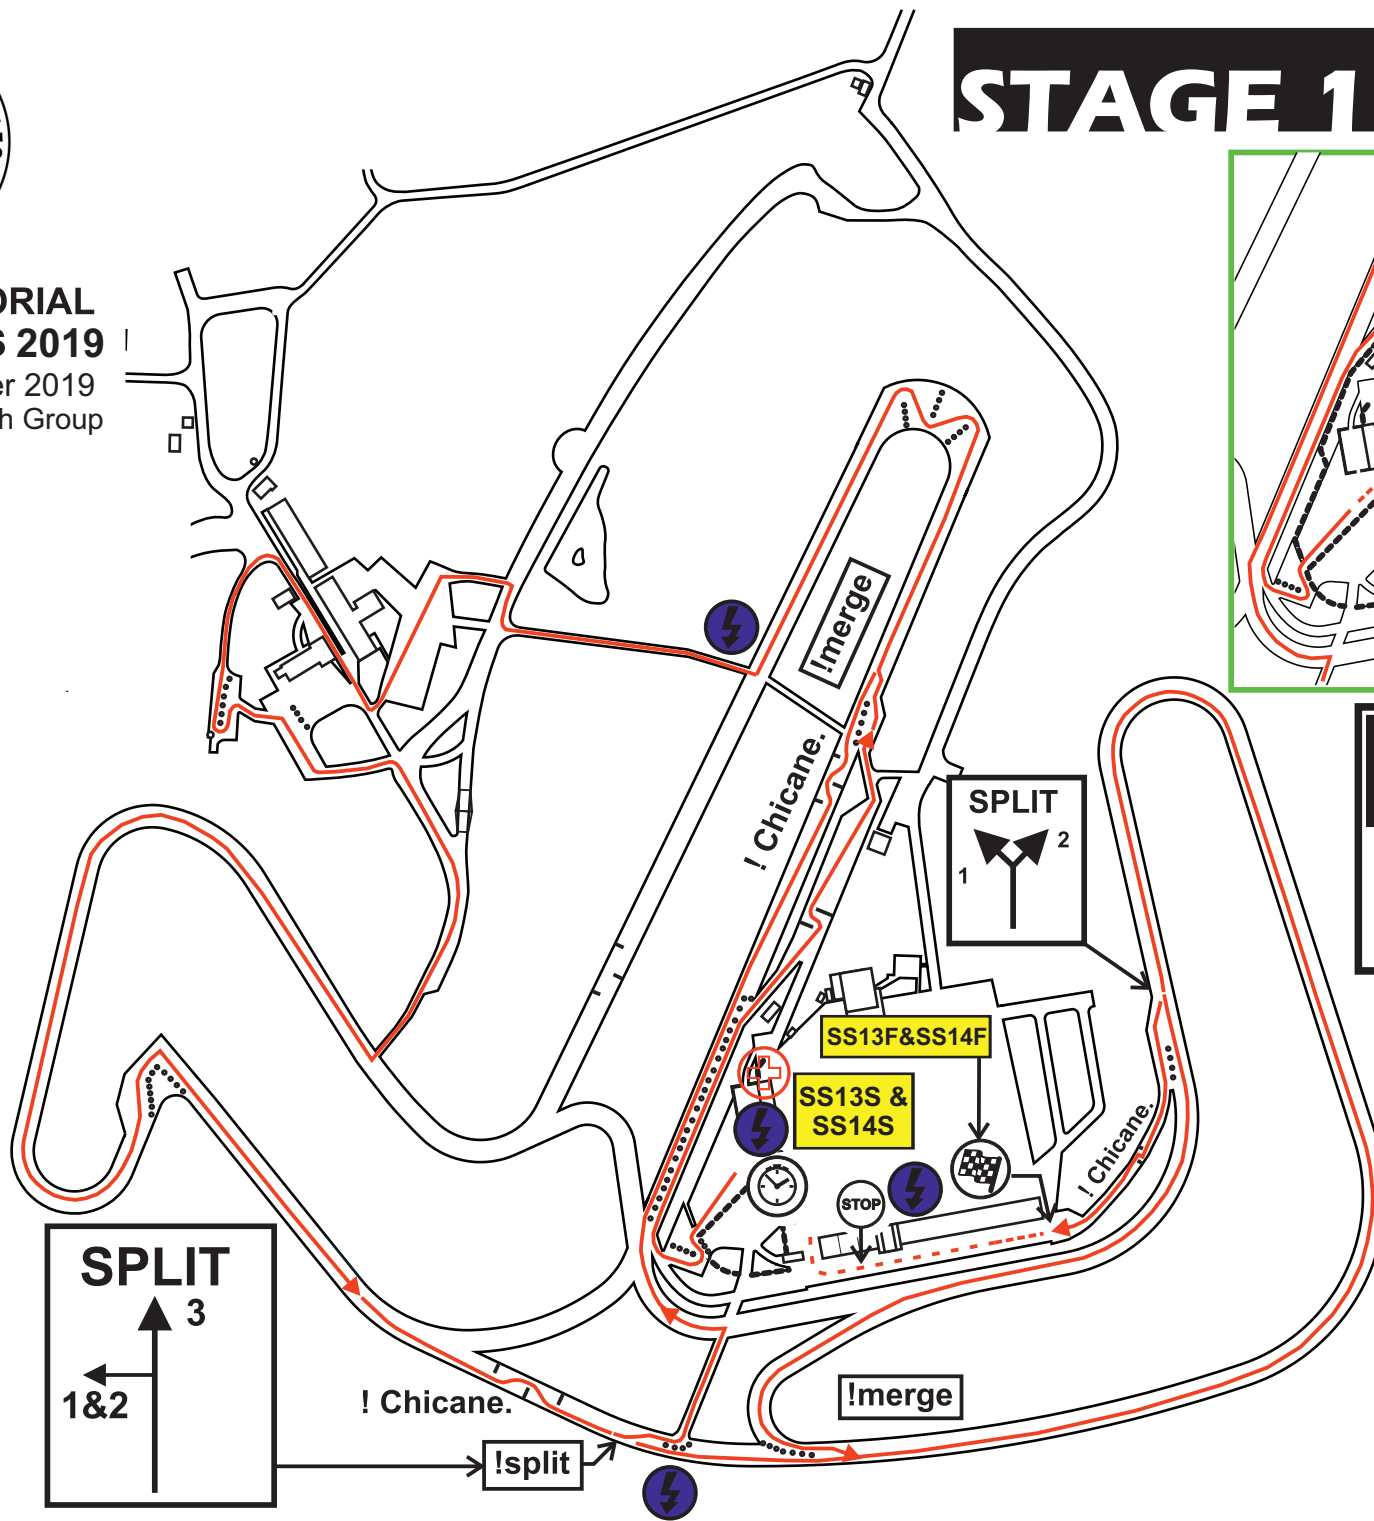

THE GLYN MEMORIAL TROPHY STAGES 2018 & 2019
24th - 25th November 2018
23rd - 24th November 2019
Sponsored by Pentraeth Group

STAGE 5 and 6

! Two way rally traffic and Spectators!
Follow green line from Stage Arrival to Start and from PC after stage back to service area.
Max 10 MPH

THE GLYN MEMORIAL TROPHY STAGES 2019

23rd - 24th November 2019
Sponsored by Pentraeth Group

STAGE 7 and 8

! Two way rally traffic and Spectators!
Follow green line from Stage
Arrival to Start and from PC
after stage back to service area.

i
STAGE MILEAGE = 2.7miles
Bogey = 2:12
Maximum = 12:00

THE GLYN MEMORIAL TROPHY STAGES 2019

23rd - 24th November 2019
Sponsored by Pentraeth Group

STAGE 11 and 12

i
STAGE MILEAGE = 4.2 miles
Bogey = 3:24
Maximum = 12:00

THE GLYN MEMORIAL TROPHY STAGES 2019

23rd - 24th November 2019
Sponsored by Pentraeth Group

STAGE 13 and 14

i
STAGE MILEAGE = 4.8miles
Bogey = 3:48
Maximum = 12:00

i
!PLEASE NOTE!
SMALL CHICANE ON
APPROACH TO
FLYING FINISH.