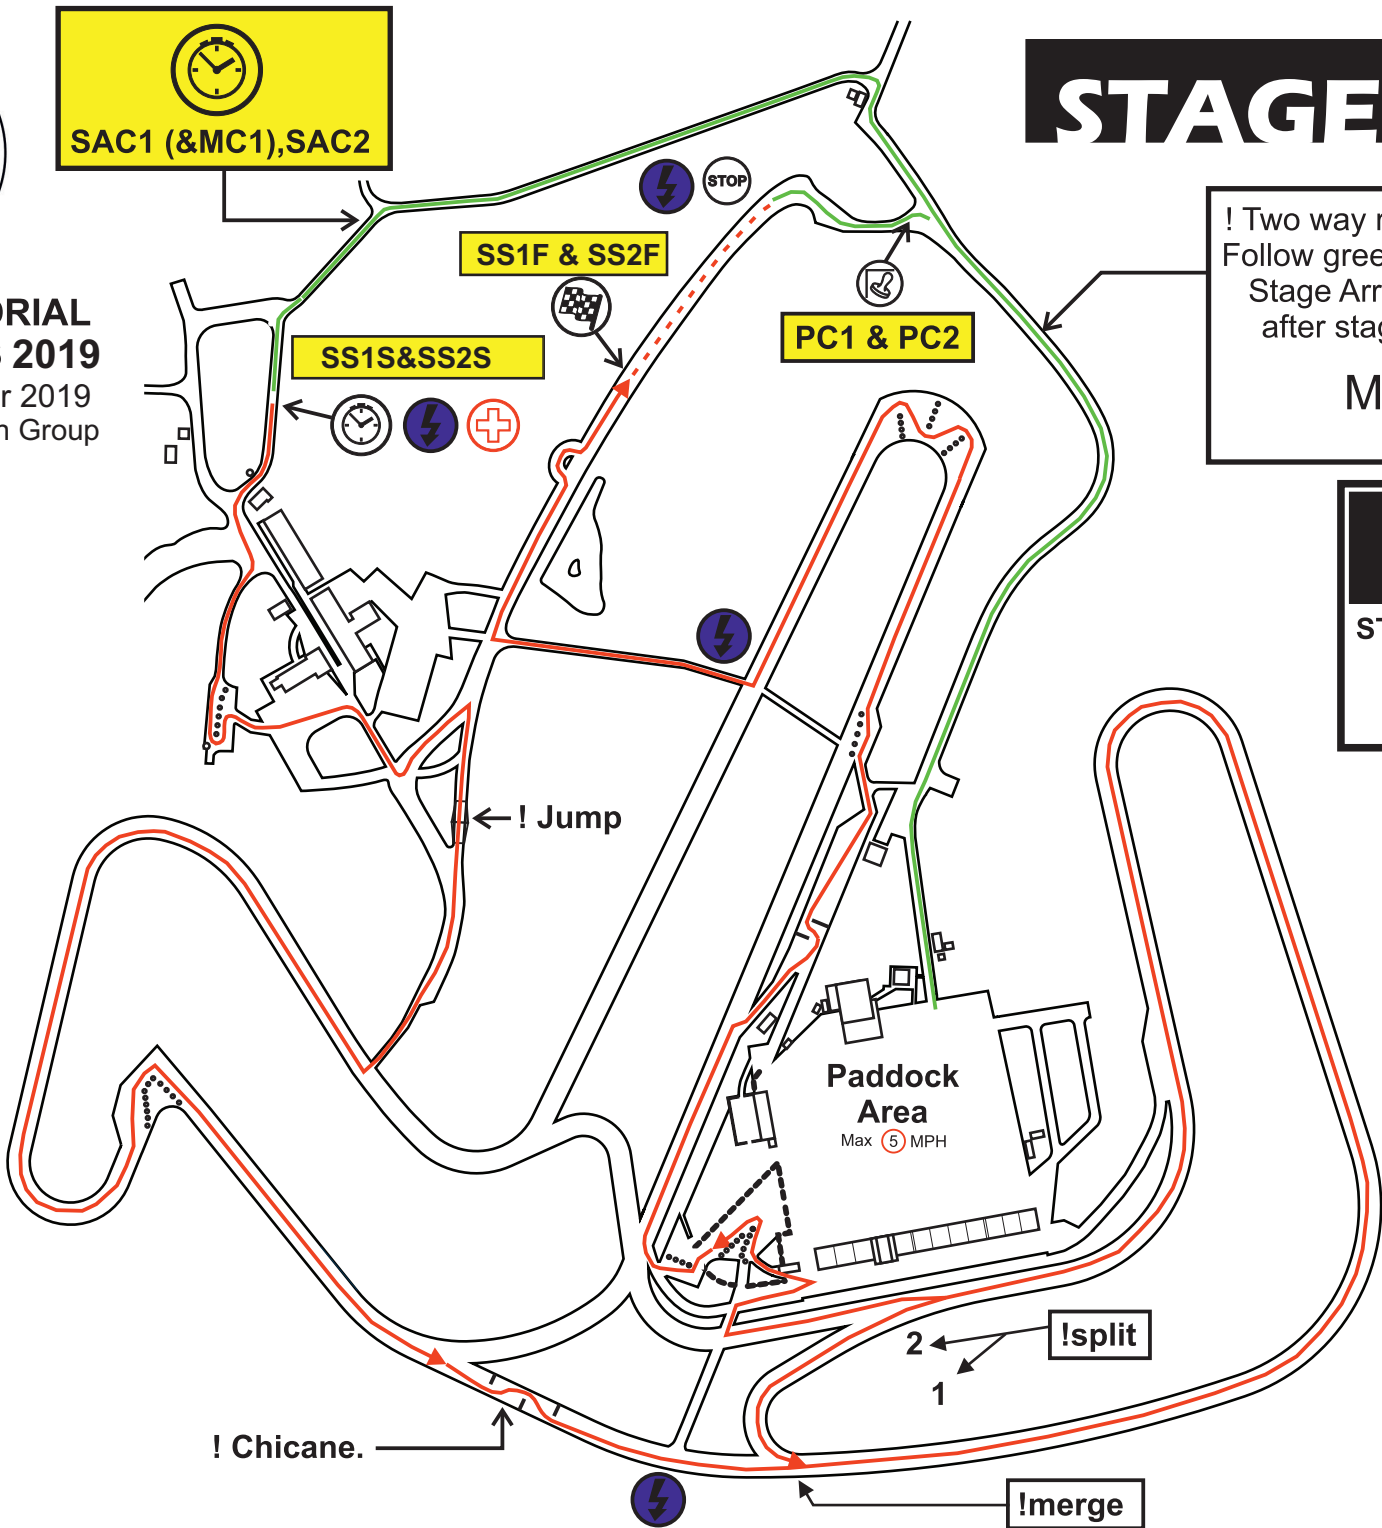

! Chicane.

SS1F & SS2F

SS1S&SS2S

PC1 & PC2

Paddock Area
Max 5 MPH

!split

!emerge