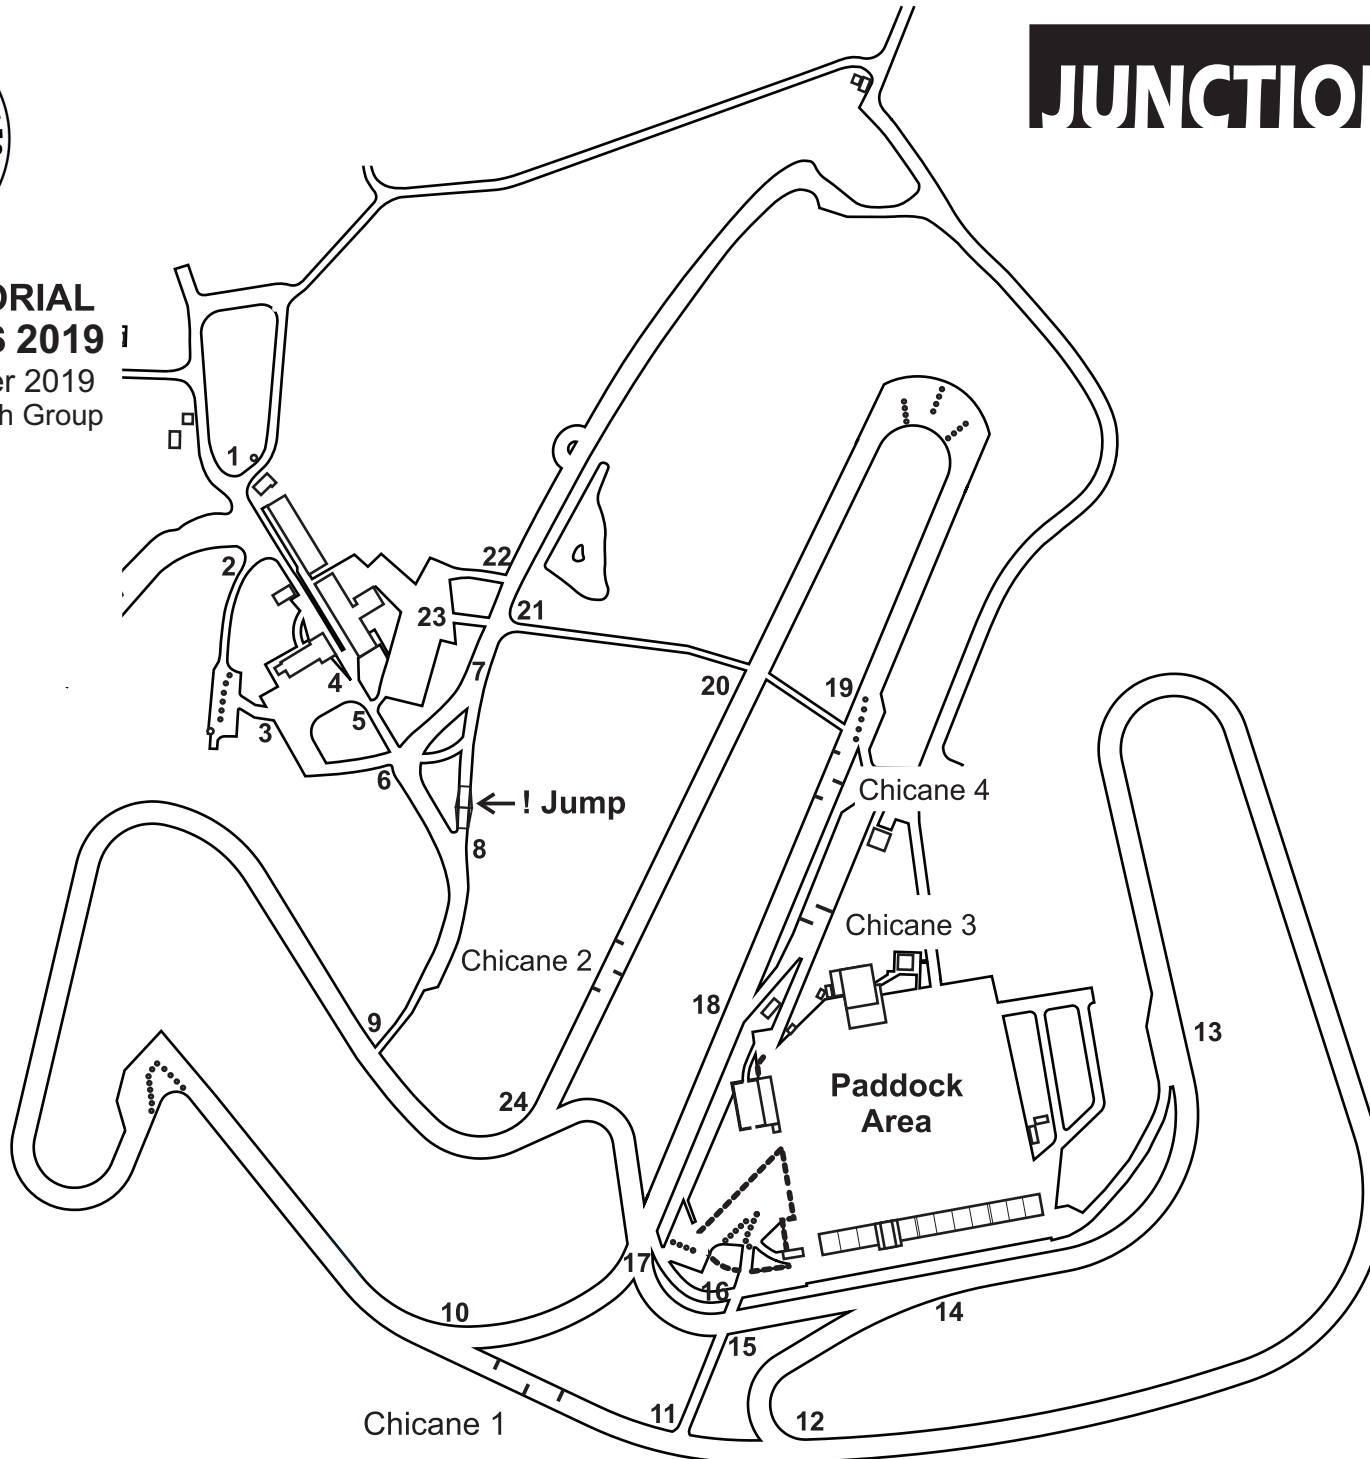

THE GLYN MEMORIAL TROPHY STAGES 2019

23rd - 24th November 2019

Sponsored by Pentraeth Group

JUNCTION NUMBERS

THE GLYN MEMORIAL TROPHY STAGES 2019

23rd - 24th November 2019
Sponsored by Pentraeth Group

SAC1 (&MC1), SAC2

STAGE 1 and 2

! Two way rally traffic and Spectators!
Follow green line from service Area to Stage Arrival Control and from PC after stage back to service area.

Max **10** MPH

STAGE MILEAGE = 3.3miles
Bogey = 2:36
Maximum = 12:00

THE GLYN MEMORIAL TROPHY STAGES 2019

23rd - 24th November 2019
Sponsored by Pentraeth Group

SAC3 & SAC4

SS3F & SS4F

SS3S&SS4S

PC3 & PC4

STAGE 3 and 4

! Two way rally traffic and Spectators!
Follow green line from service Area to Stage Arrival Control and from PC after stage back to service area.

THE GLYN MEMORIAL TROPHY STAGES 2019

23rd - 24th November 2019
Sponsored by Pentraeth Group

STAGE 7 and 8

! Two way rally traffic and Spectators!
Follow green line from Stage
Arrival to Start and from PC
after stage back to service area.