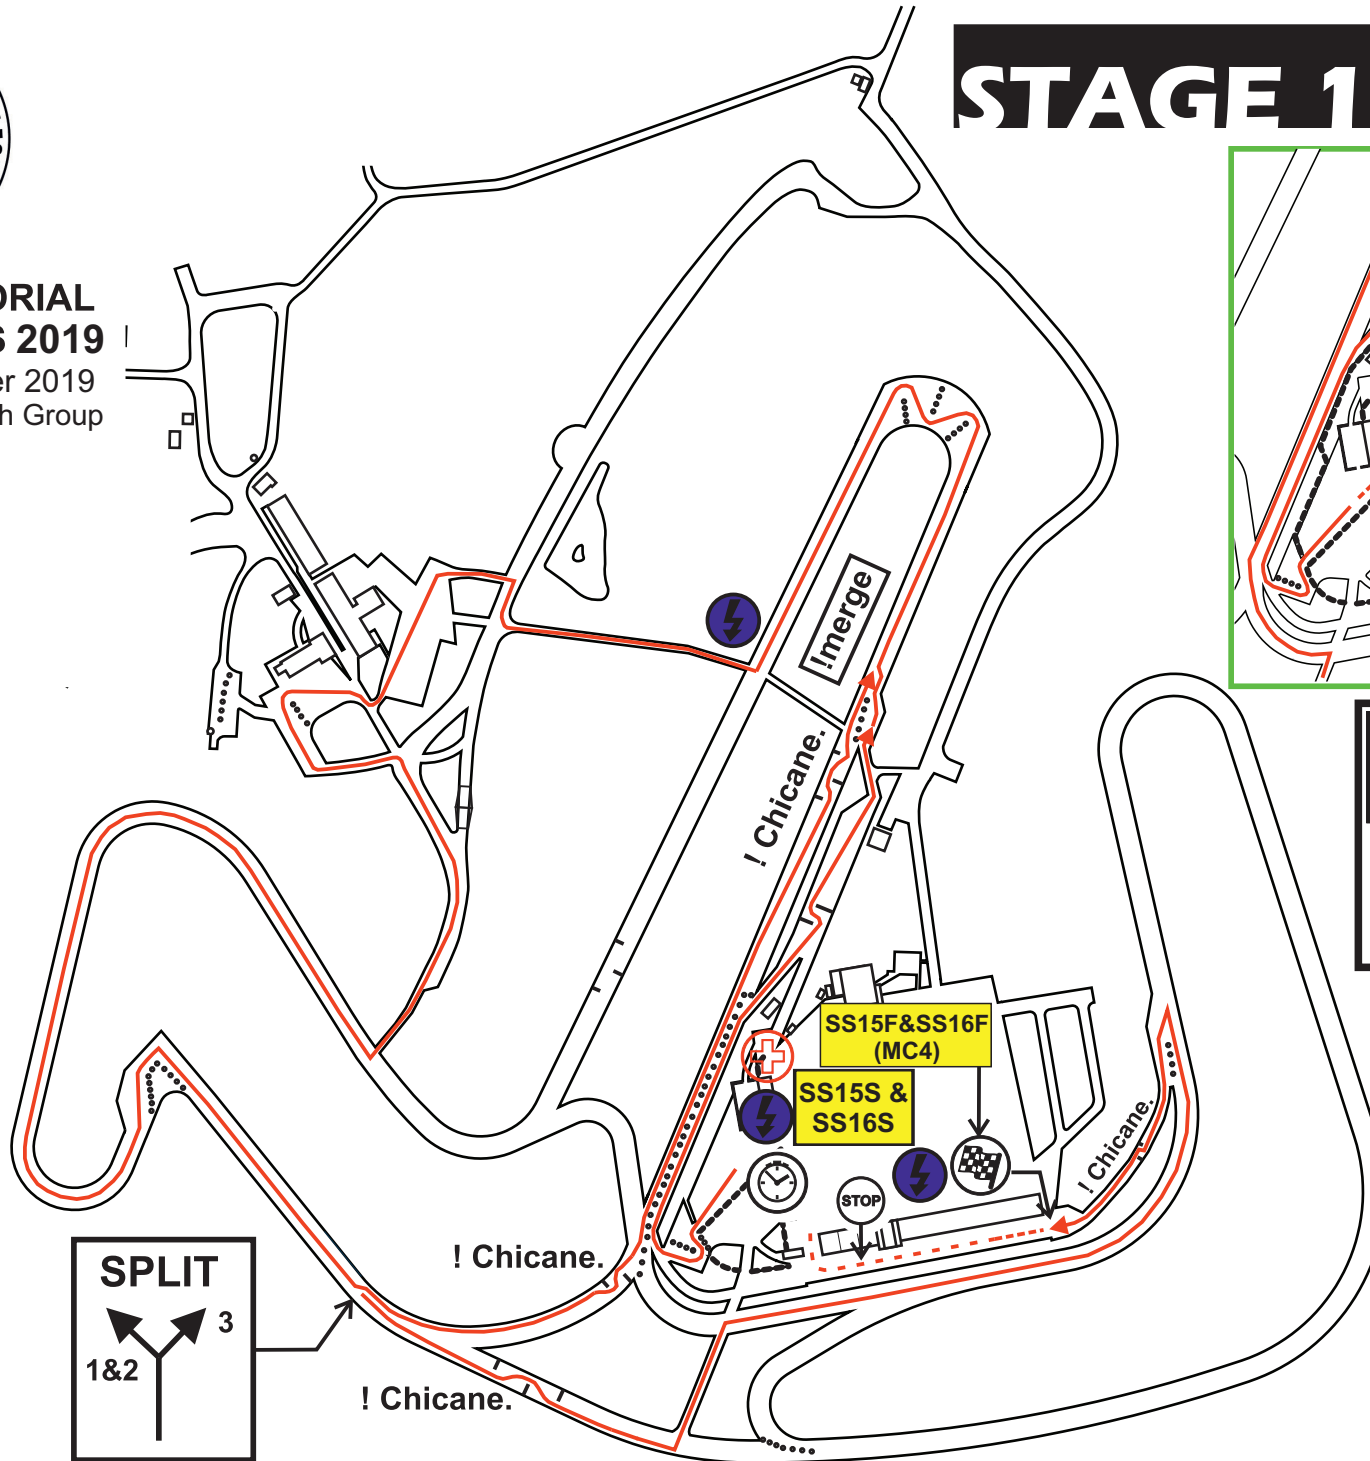

THE GLYN MEMORIAL TROPHY STAGES 2018 & 2019
24th - 25th November 2018
23rd - 24th November 2019
Sponsored by Pentraeth Group

STAGE 5 and 6

! Two way rally traffic and Spectators!
Follow green line from Stage Arrival to Start and from PC after stage back to service area.
Max 10 MPH

THE GLYN MEMORIAL TROPHY STAGES 2019

23rd - 24th November 2019
Sponsored by Pentraeth Group

STAGE 7 and 8

! Two way rally traffic and Spectators!
Follow green line from Stage
Arrival to Start and from PC
after stage back to service area.

THE GLYN MEMORIAL TROPHY STAGES 2019

23rd - 24th November 2019
Sponsored by Pentraeth Group

STAGE 13 and 14

i
STAGE MILEAGE = 4.8miles
Bogey = 3:48
Maximum = 12:00

i
!PLEASE NOTE!
SMALL CHICANE ON
APPROACH TO
FLYING FINISH.

STOP LINE IN
PITLANE

THE GLYN MEMORIAL TROPHY STAGES 2019

23rd - 24th November 2019
Sponsored by Pentraeth Group

STAGE 15 and 16

i
STAGE MILEAGE = 3.2miles
Bogey = 2:36
Maximum = 12:00

i
**!PLEASE NOTE!
SMALL CHICANE ON
APPROACH TO
FLYING FINISH.**
**STOP LINE IN
PITLANE**